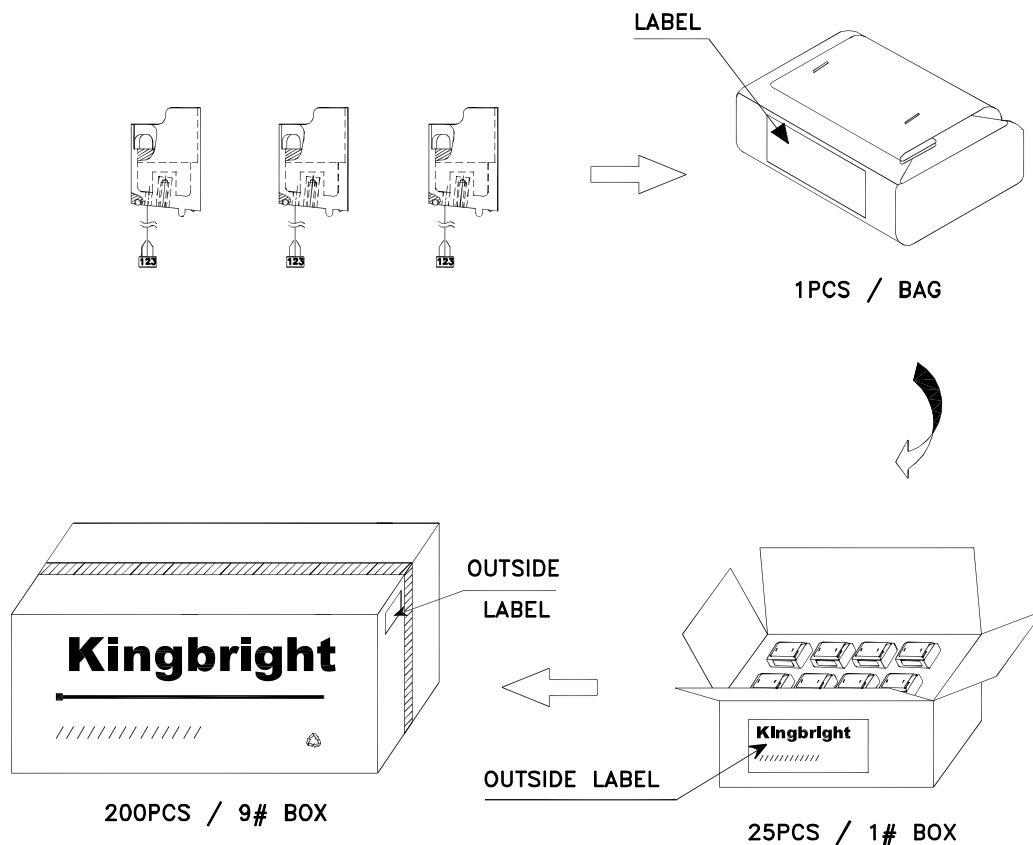

Part Number:BL0102-14-34

Super Bright Red
Super Bright Green

Features

- High visibility.
- No. of built-in 5mm LED lamps: Super Bright Red 6 pcs,
Super Bright Green 8 pcs.
- Waterproof package with hood suitable for outdoor and indoor
information boards.
- RoHS compliant.

Electrical / Optical Characteristics at T_A=25°C

Symbol	Parameter	Device	Color	Min.	Typ.	Max.	Units	Test Conditions
I _V	Luminous Intensity	BL0102-14-34	Super Bright Red	1800	3600	-	mcd	I _F =20mA
			Super Bright Green	800	1600	-		I _F =40mA
2θ _{1/2}	Viewing Angle		Super Bright Red	-	40	-	deg	-
			Super Bright Green	-	40	-		-
V _F	Forward Voltage		Super Bright Red	-	11	15	V	I _F =20mA
			Super Bright Green	-	8.8	10		I _F =40mA
λ _P	Peak Wavelength		Super Bright Red	-	660	-	nm	I _F =20mA
			Super Bright Green	-	565	-		I _F =40mA
λ _D	Dominate Wavelength		Super Bright Red	-	640	-	nm	I _F =20mA
			Super Bright Green	-	568	-		I _F =40mA
Δλ _{1/2}	Spectral Line Half-width	Super Bright Red	-	20	-	nm	I _F =20mA	
		Super Bright Green	-	30	-		I _F =40mA	
I _R	Reverse Current	Super Bright Red	-	-	10	uA	V _R = 5V	
		Super Bright Green	-	-	20			

Absolute Maximum Ratings at T_A=25°C

Parameter	Type		Units
	Super Bright Red	Super Bright Green	
Total Power dissipation	450	600	mW
DC Forward Current	30	60	mA
Reverse Voltage	5		V
Operating Temperature	-40 To +70		°C
Storage Temperature	-40 To +85		°C

PACKING & LABEL SPECIFICATIONS

BL0102-14-34

<h2 style="margin: 0;">Kingbright</h2>		
P/NO: BL0102-14xxx		
QTY: 1pcs	Q.C.	<div style="border: 1px solid black; border-radius: 50%; padding: 5px; display: inline-block;"> Q C XX XX XXXX PASSED </div>
S/N: XXXX		
CODE: XXX		
LOT NO:		
XXXXXXXXXXXXXXXXXX		
RoHS Compliant		