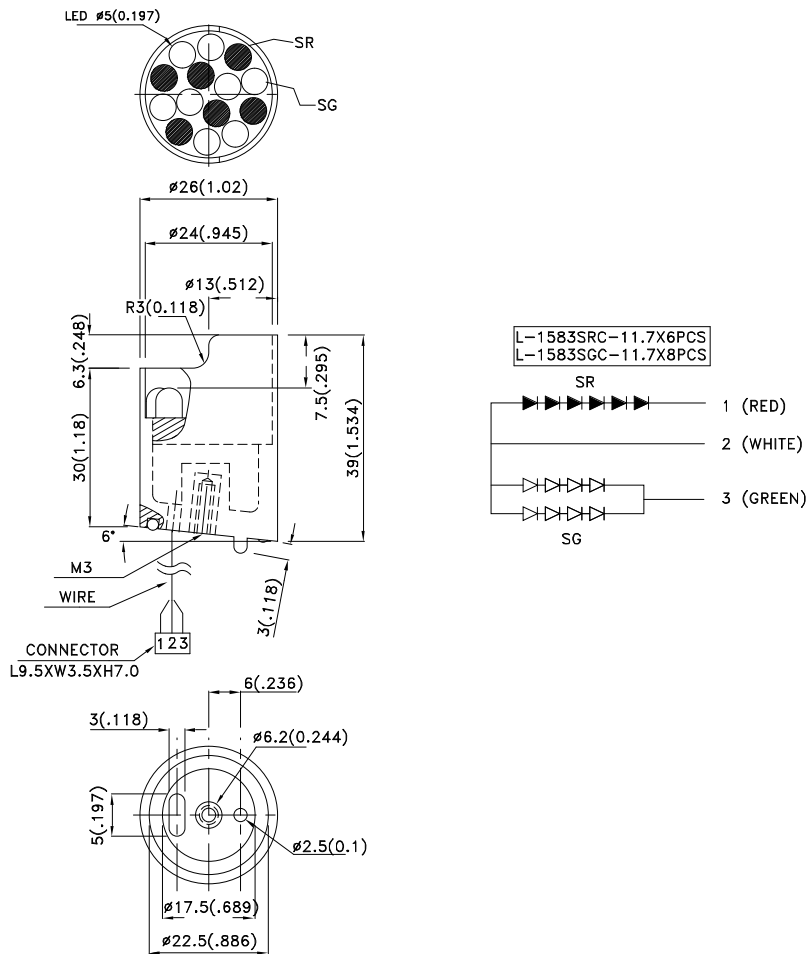

Part Number:BL0102-14-34

Super Bright Red
Super Bright Green

Features

- High visibility.
- No. of built-in 5mm LED lamps: Super Bright Red 6 pcs,
Super Bright Green 8 pcs.
- Waterproof package with hood suitable for outdoor and indoor
information boards.
- RoHS compliant.

Package Dimensions

Notes:

1. All dimensions are in millimeters (inches).
2. Tolerance is $\pm 0.25(0.01)$ unless otherwise noted.
3. The specifications, characteristics and technical data described in the datasheet are subject to change without prior notice.

Electrical / Optical Characteristics at T_A=25°C

Symbol	Parameter	Device	Color	Min.	Typ.	Max.	Units	Test Conditions
I _V	Luminous Intensity	BL0102-14-34	Super Bright Red	1800	3600	-	mcd	I _F =20mA
			Super Bright Green	800	1600	-		I _F =40mA
2θ _{1/2}	Viewing Angle		Super Bright Red	-	40	-	deg	-
			Super Bright Green	-	40	-		-
V _F	Forward Voltage		Super Bright Red	-	11	15	V	I _F =20mA
			Super Bright Green	-	8.8	10		I _F =40mA
λ _P	Peak Wavelength		Super Bright Red	-	660	-	nm	I _F =20mA
			Super Bright Green	-	565	-		I _F =40mA
λ _D	Dominate Wavelength		Super Bright Red	-	640	-	nm	I _F =20mA
			Super Bright Green	-	568	-		I _F =40mA
Δλ _{1/2}	Spectral Line Half-width	Super Bright Red	-	20	-	nm	I _F =20mA	
		Super Bright Green	-	30	-		I _F =40mA	
I _R	Reverse Current	Super Bright Red	-	-	10	uA	V _R = 5V	
		Super Bright Green	-	-	20			

PACKING & LABEL SPECIFICATIONS

BL0102-14-34

<h2 style="margin: 0;">Kingbright</h2>		
P/NO: BL0102-14xxx		
QTY: 1pcs	Q.C.	<div style="border: 1px solid black; border-radius: 50%; padding: 5px; display: inline-block;"> Q C XX XX XXXX PASSED </div>
S/N: XXXX		
CODE: XXX		
LOT NO:		
XXXXXXXXXXXXXXXXXX		
RoHS Compliant		